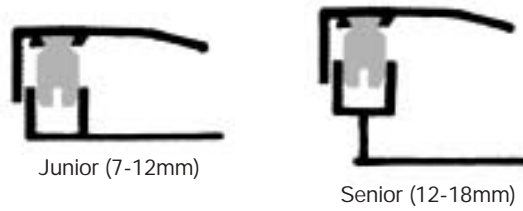

BORDER

Uses: Join to floor coverings or vertical surfaces (post-fit).
Fixing: Peel & Stick base or screw/nail as necessary.
Top Cover:
Lengths: 0.85 / 2.55 / 3.4*