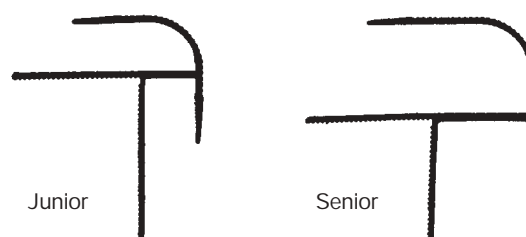

STAIR

Uses: Stair nose for 8 or 14mm flooring.
Fixing: Builders adhesive, screw, nail.
Top Cover:
Lengths: 1.1 / 3.4